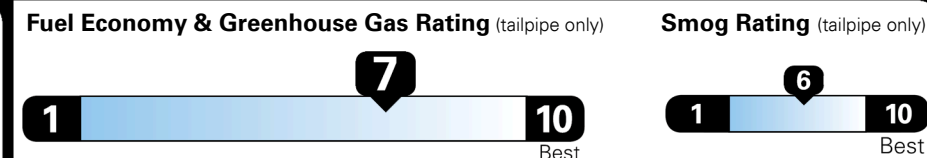

EPA DOT Fuel Economy and Environment

Gasoline Vehicle

Fuel Economy

35 MPG
combined city/hwy

35 city
35 highway

2.9 gallons per 100 miles

Small SUVs range from 14 to 125 MPG. The best vehicle rates 146 MPGe.

You save $2,000
in fuel costs over 5 years compared to the average new vehicle.

Annual fuel cost $1,500